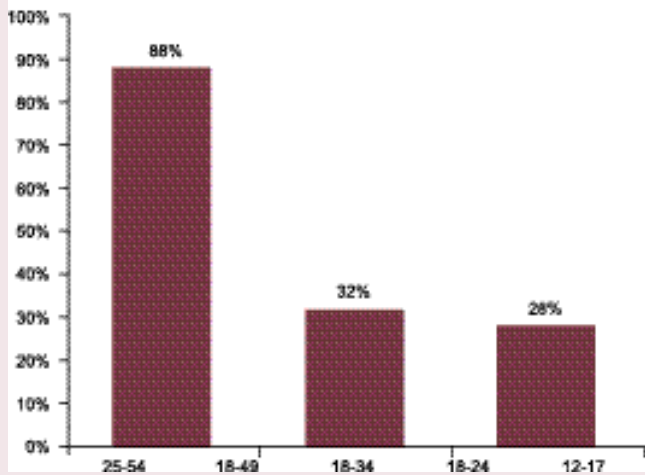

< 3> 18