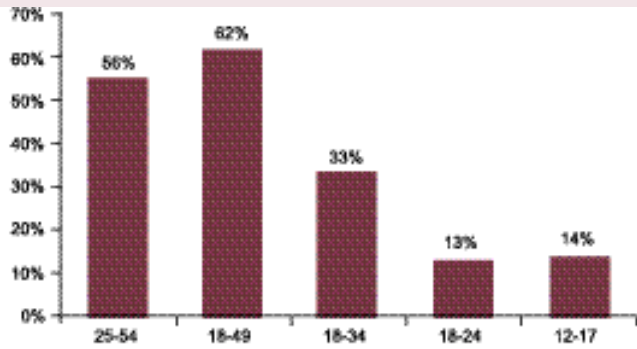

< 1> 12