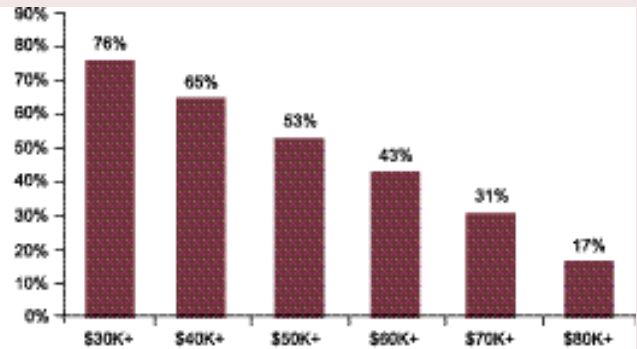

< 2> 18